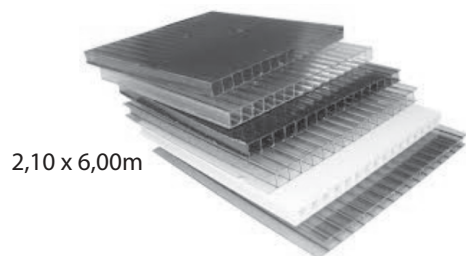

## LAMINADOS DE ALUMÍNIOS

**Chapas Xadrez**

CHAPA XADREZ			
2000x1000x1,20MM	2500x1000x2,20MM	2500x1000x2,20MM	3000x1250x2,70MM
NATURAL	NATURAL	NATURAL	NATURAL

**Chapas Lisa de Alumínio**

CHAPA LISA				
2000x1000x0,50MM	2000x1000x1,20MM	2000x2000x2,00MM	2000x1250x3,00MM	3000x1000x1,20MM
NATURAL	NATURAL	NATURAL	NATURAL	NATURAL

**Bobinas de Alumínio**

BOBINA LISA DE ALUMÍNIO		
1000x0,50MM	1000x0,70MM	1030x0,80MM
NATURAL	NATURAL	BRANCO

\*Outras medidas ou espessuras sob encomenda.

**Policarbonato Compacto**

3 mm - 4 mm - 6 mm  
nas cores: Incolor, fumê e bronze